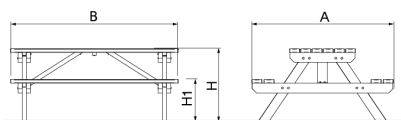

Ref.	A	B	H	H1
VRM210MB	1520	1800	770	440
VRM215M	1500	1441	750	450