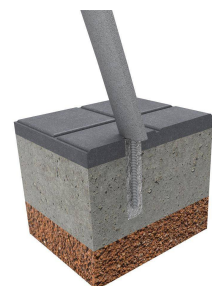

Kuk
VRM215M

Table made of REBNEW Recycled Plastic, an exceptional material.

Picnic table with 110 x 40 x 1800 mm Rebnew boards with reinforced metallic bar. Excellent outdoor behaviour, long-lasting and resistant. Without maintenance.

Resistant to bad weather conditions, oils, acids and seawater. Does not degrade nor splinter. Anti-graffiti.

| Ref. | A | B | H | H1 |
|----------|------|------|-----|-----|
| VRM210MB | 1520 | 1800 | 770 | 440 |
| VRM215M | 1500 | 1441 | 750 | 450 |

Resistant to humidity, does not absorb water and dries quickly. ECO-FRIENDLY, comes from recycled and recyclable material. Long useful life. 100% Recyclable. No pollutants. Made of high quality recycled plastic.