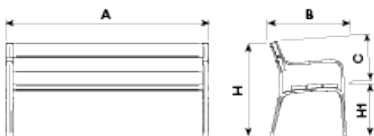

Ref.	A	B	C	H	H1
UM301PR	1800	650	450	810	450
UM301SPR	700	650	450	810	450

Seat and backseat made of 110 x 40 x 1800 Rebnew boards, frame with armrests **made of high-pressure injected polymer. Marson colour finish.** Without maintenance. Does not chip, crack, rot nor dry up. Highly resistant to moisture and bad weather conditions. Stainless steel screws.