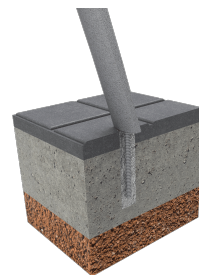

# Bench Citizen Eco

UM301PR

By Eugeni Quitllet © BENITO

CITIZEN is the first street furniture collection by Eugeni Quitllet, one of Spain's most internationally renowned designers. Bench **WITHOUT MAINTENANCE** made of recycled and recyclable polymers, both the legs and boards are recovered from post-consumer plastic.

Ref.	A	B	C	H	H1
UM301PR	1800	650	450	810	450
UM301SPR	700	650	450	810	450

Seat and backseat made of 110 x 40 x 1800 Rebnew boards, frame with armrests **made of high-pressure injected polymer. Marson colour finish.** Without maintenance. Does not chip, crack, rot nor dry up. Highly resistant to moisture and bad weather conditions. Stainless steel screws.

Recommend anchoring: by means of Ø10 expansion bolts depending on the surface and the project.