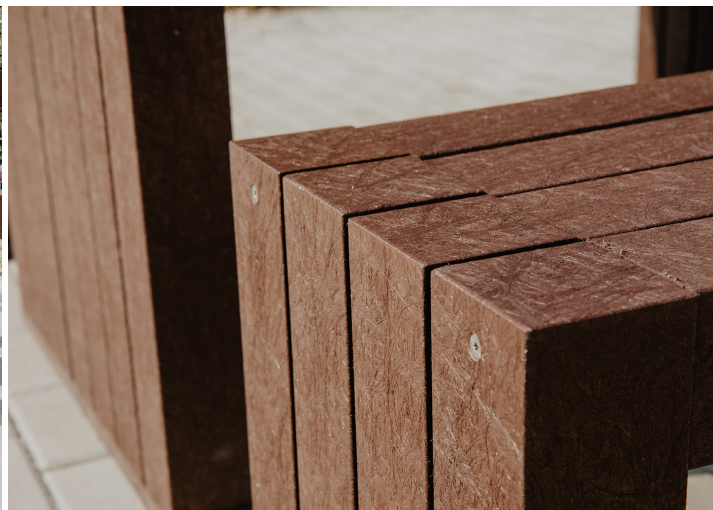

Made of high quality recycled plastic.

Awarded "DER BLAUE ENGEL". Product with low environmental impact during its life cycle.

V. 2024-02-23 | The constant improvement and evolution of our products may result in some modifications of the technical specifications and characteristics of the products without prior notice.

BENITO

info@benito.com
tel. 93 852 1000