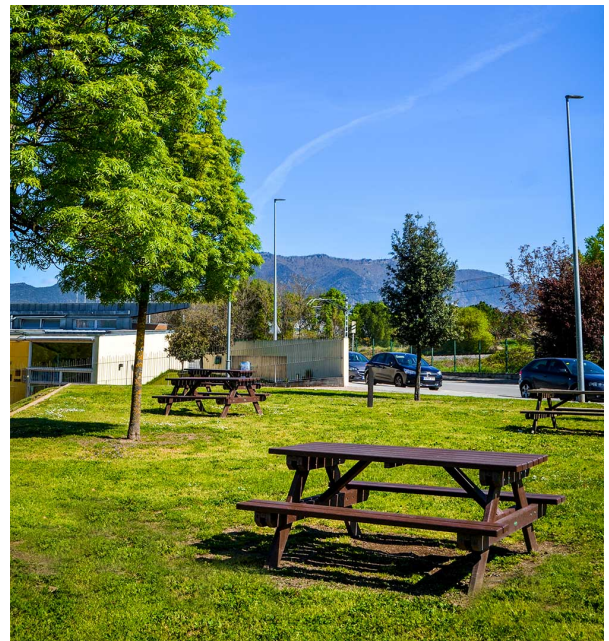

Resistant to humidity, does not absorb water and dries quickly. ECO-FRIENDLY, comes from recycled and recyclable material. Long useful life. 100% Recyclable. No pollutants. Made of high quality recycled plastic.

Awarded "DER BLAUE ENGEL". **Product with low environmental impact during its life cycle.**

V. 2024-02-23 | The constant improvement and evolution of our products may result in some modifications of the technical specifications and characteristics of the products without prior notice.

BENITO

info@benito.com
tel. 93 852 1000