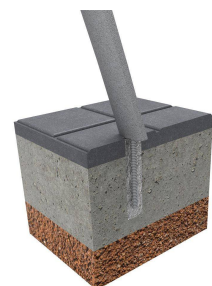

# Table Pik

VRM210MB

Table made of REBNEW Recycled Plastic, an exceptional material.

Picnic table with 110 x 40 x 1800 mm Rebnew boards with reinforced metallic bar. Excellent outdoor behaviour, long-lasting and resistant. Without maintenance.

Resistant to bad weather conditions, oils, acids and seawater. Does not degrade nor splinter. Anti-graffiti.

Ref.	A	B	H	H1
VRM210MB	1520	1800	770	440
VRM215M	1500	1441	750	450

[Maintenance guide](#) | [Project sheet](#) | [CAD](#) | [Catalogue](#) | [3D](#) | [Mounting instructions](#) | [BIM](#) | [HD image](#)

# BENITO

info@benito.com  
tel. 93 852 1000

Resistant to humidity, does not absorb water and dries quickly. ECO-FRIENDLY, comes from recycled and recyclable material. Long useful life. 100% Recyclable. No pollutants. Made of high quality recycled plastic.