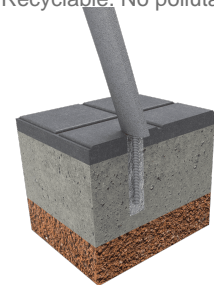

[Maintenance guide](#) | [Project sheet](#) | [CAD](#) | [Catalogue](#) | [3D](#) | [Mounting instructions](#) | [HD image](#)