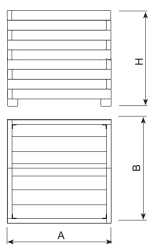

**Madera ReBnew 5**  
UM1640-5PR

**ReBnew**  
UM1640-1PR

**ReBnew 2**  
UM1640-2PR

**ReBnew 4**  
UM1640-4PR

Planter made of ReBnew.  
Stainless steel screws.  
Recommended anchoring: Free-standing.

Ref.	A	B	H
UM1640/1PR	1800	600	480
UM1640/2PR	1000	480	480
UM1640/4PR	950	950	720
UM1640/5PR	600	600	480
UM1640/6PR	960	960	960

[Maintenance guide](#) | [Project sheet](#) | [CAD](#) | [Catalogue](#) | [Mounting instructions](#) | [HD image](#)