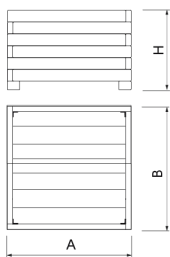

Planter made of ReBnew.
Stainless steel screws.
Recommended anchoring: Free-standing.

Ref.	A	B	H
UM1640/1PR	1800	600	480
UM1640/2PR	1000	480	480
UM1640/4PR	950	950	720
UM1640/5PR	600	600	480
UM1640/6PR	960	960	960