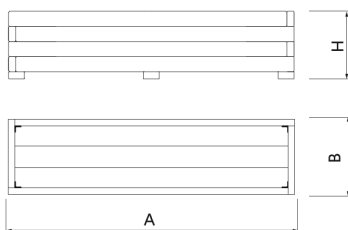

Planter made of ReBnew.
Stainless steel screws.
Recommended anchoring: Free-standing.

Ref.	A	B	H
UM1640/1PR	1800	600	480
UM1640/2PR	1000	480	480
UM1640/4PR	950	950	720
UM1640/5PR	600	600	480
UM1640/6PR	960	960	960